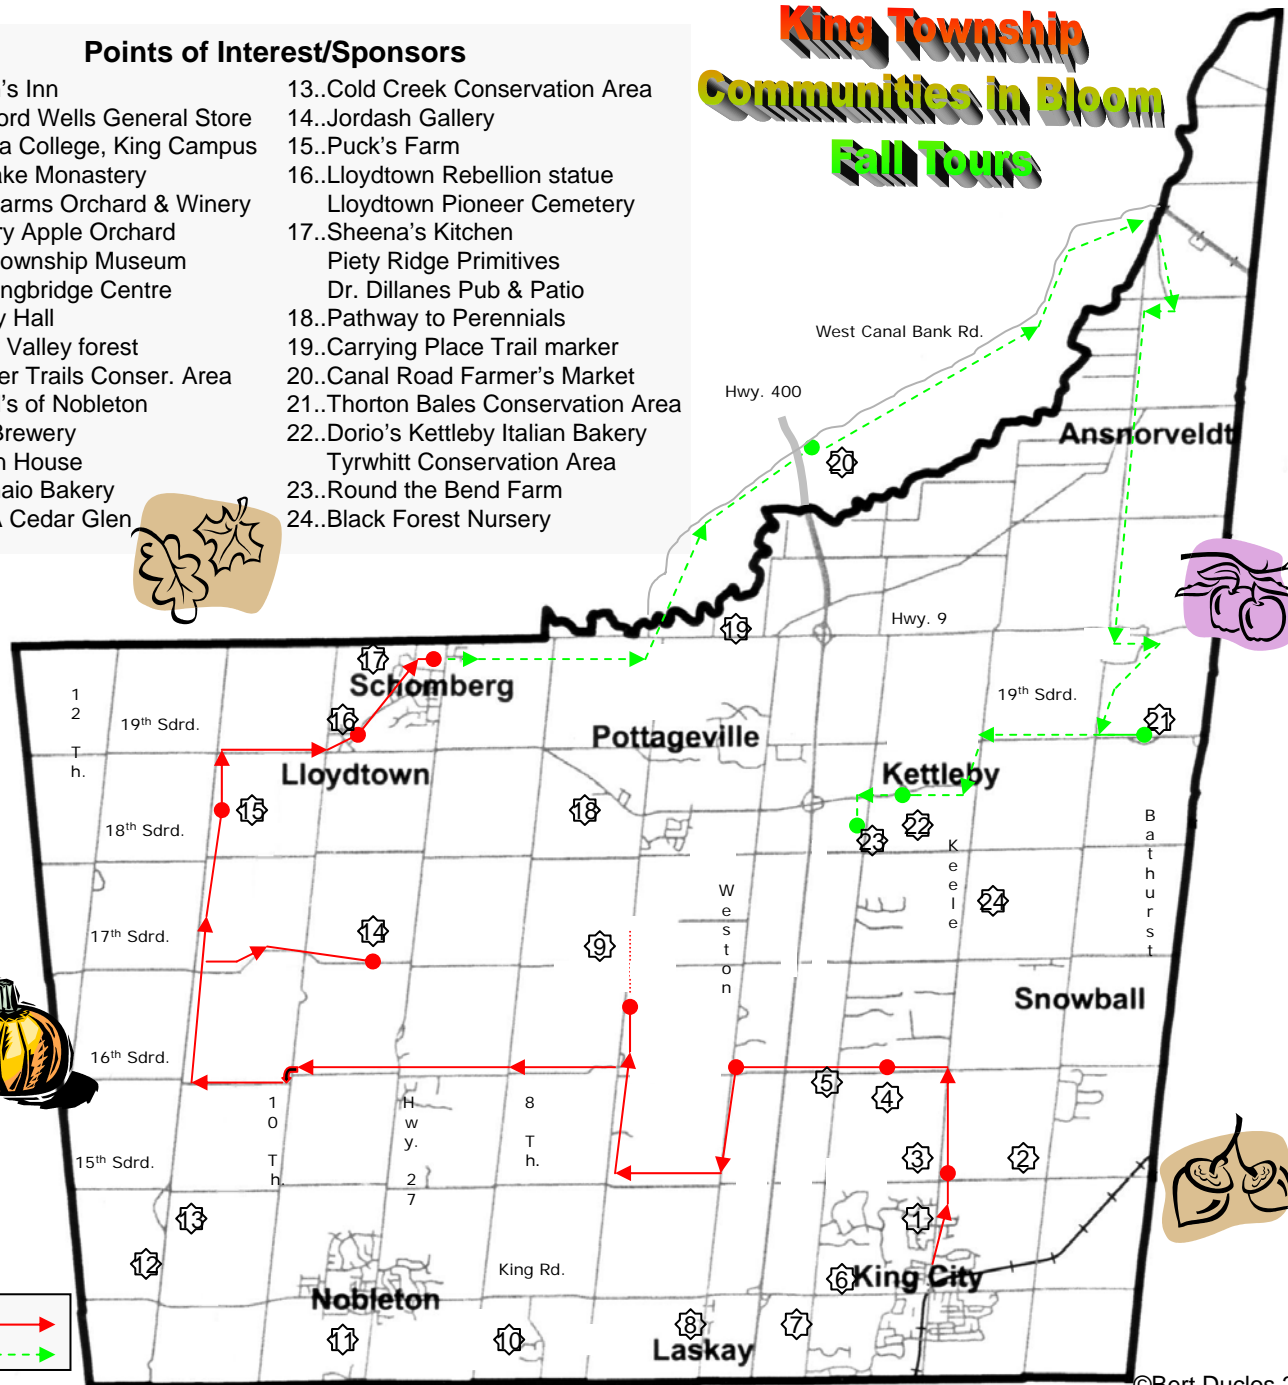

King Township Communities in Bloom Fall Tours

Points of Interest/Sponsors

- | | |
|---|--|
| 1...Hogan's Inn Crawford Wells General Store | 13..Cold Creek Conservation Area |
| 2...Seneca College, King Campus | 14..Jordash Gallery |
| 3...Marylake Monastery | 15..Puck's Farm |
| 4...Pine Farms Orchard & Winery | 16..Lloydtown Rebellion statue Lloydtown Pioneer Cemetery |
| 5...Country Apple Orchard | 17..Sheena's Kitchen Piety Ridge Primitives Dr. Dillanes Pub & Patio |
| 6...King Township Museum | 18..Pathway to Perennials |
| 7...The Kingbridge Centre | 19..Carrying Place Trail marker |
| 8...Laskay Hall | 20..Canal Road Farmer's Market |
| 9...Happy Valley forest | 21..Thornton Bales Conservation Area |
| 10..Humber Trails Conser. Area | 22..Dorio's Kettleby Italian Bakery Tyrrwhitt Conservation Area |
| 11..Daniel's of Nobleton King Brewery Roslyn House Il Fornaio Bakery | 23..Round the Bend Farm |
| 12..YMCA Cedar Glen | 24..Black Forest Nursery |

Tour #1
 Tour #2